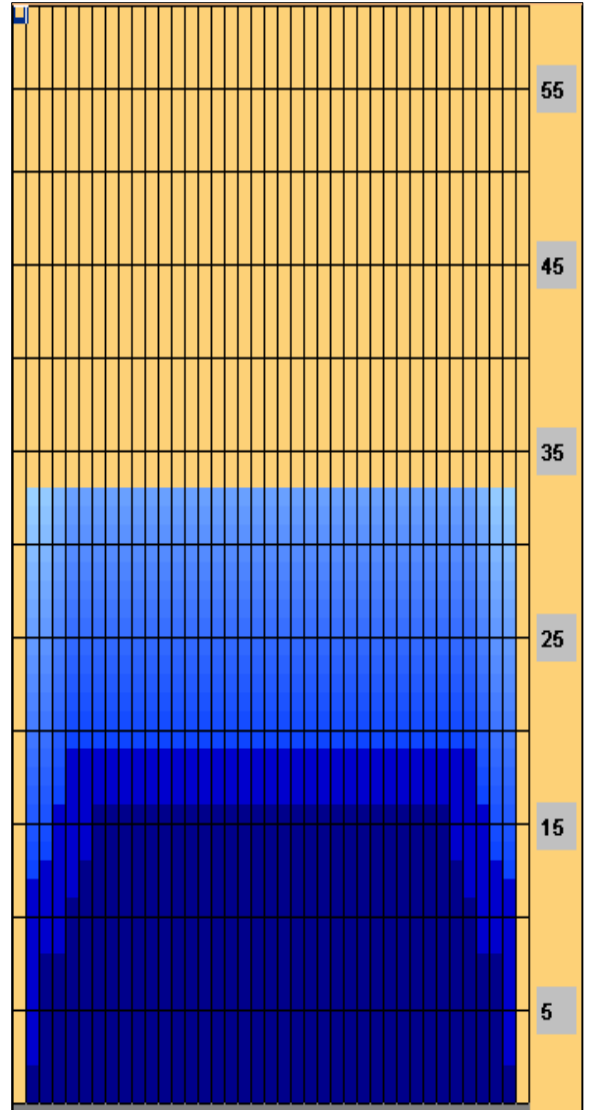

PBA Wolf 33

Oil Pattern Distance: 33 Feet **Reverse Brush Drop:** 33 Feet **Oil Per Board:** 50 uL
Forward Oil Total: 15.15 mL **Reverse Oil Total:** 6.8 mL **Volume Oil Total:** 21.95 mL
Forward Boards Crossed: 303 Boards **Reverse Boards Crossed:** 136 Boards **Total Boards Crossed:** 439 Boards

	Start	Stop	Loads	Speed	Crossed	Start	End	Feet	T.Oil
1	2L	2R	3	10	111	0.0	2.8	2.8	5550
2	3L	3R	3	14	105	2.8	8.7	5.9	5250
3	5L	5R	1	18	31	8.7	11.2	2.5	1550
4	6L	6R	1	18	29	11.2	13.7	2.5	1450
5	7L	7R	1	22	27	13.7	16.8	3.1	1350
6	2L	2R	0	22	0	16.8	33.0	16.2	0

Forward Reverse More

	Start	Stop	Loads	Speed	Crossed	Start	End	Feet	T.Oil
1	2L	2R	0	22	0	33.0	19.0	-14.0	0
2	5L	5R	1	22	31	19.0	15.9	-3.1	1550
3	4L	4R	1	18	33	15.9	13.4	-2.5	1650
4	3L	3R	1	14	35	13.4	11.5	-1.9	1750
5	2L	2R	1	14	37	11.5	9.6	-1.9	1850
6	2L	2R	0	14	0	9.6	0.0	-9.6	0

Forward Reverse More

Conditioner:
Type In or Select One

TransferType:
Type In or Select One

Forward

Reverse

Combined

Buff

Item	3L-7L:18L-18R	8L-12L:18L-18R	13L-17L:18L-18R	18L-18R:17R-13R	18L-18R:12R-8R	18L-18R:7R-3R
Description	Outside Track:Middle	Middle Track:Middle	Inside Track:Middle	Middle: Inside Track	Middle:Middle Track	Middle:Outside Track
Track Zone Ratio	1.23	1	1	1	1	1.23